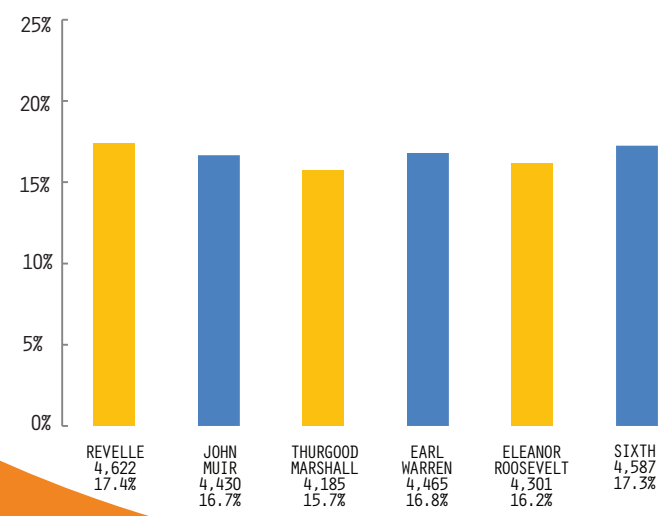

UNDERGRADUATE COLLEGES

Currently Revelle and Sixth Colleges enroll the largest number of undergraduates.