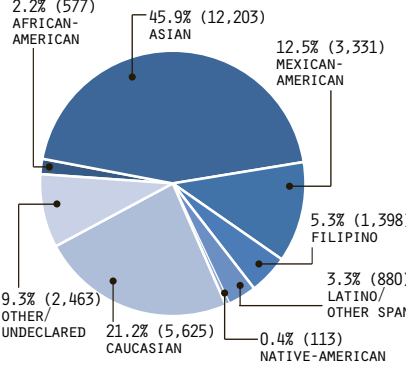

### GENDER

At 52.5%, men represent the majority of undergraduate students on the UC San Diego campus.

**MALES:**  
13,956  
52.5%

**FEMALES:**  
12,634  
47.5%

**TOTAL:**  
26,590

### ETHNICITY

The undergraduate student body at UCSD is ethnically diverse; approximately 70% of undergraduates are students of color.