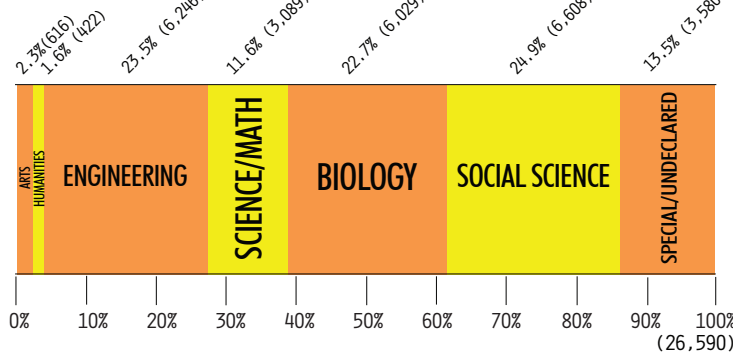

FIELDS OF STUDY

UCSD offers more than 100 undergraduate majors in six disciplinary areas (i.e. groups of majors). Currently, social science is the most popular field of study followed by engineering and biology.