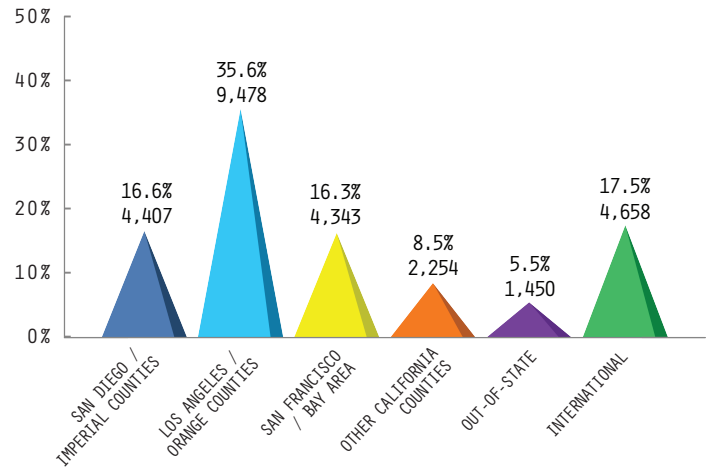

GEOGRAPHIC ORIGIN

77% of all undergraduates are from California. Out-of-state and international students represent approximately 23% of the undergraduate student body.