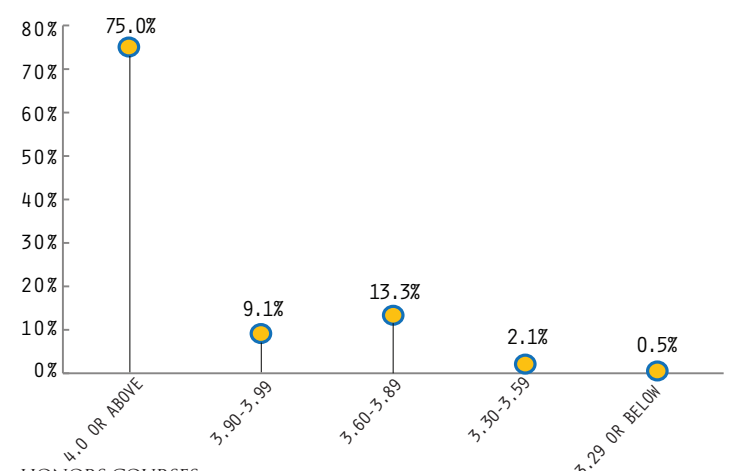

FIRST-TIME FRESHMENS

HIGH SCHOOL GRADE POINT AVERAGE

The average high school GPA for the 2015 freshman cohort was 4.08; three-fourths had a GPA of 4.0 or higher. GPAs may exceed 4.0 due to credit for honors courses.