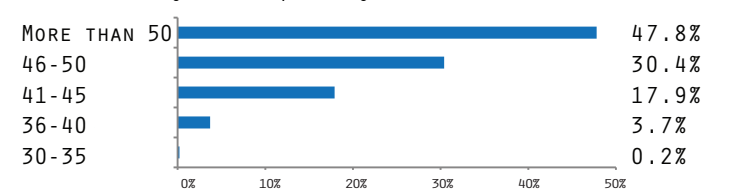

COLLEGE PREPARATORY (A-G) COURSES

For the 2015 freshman cohort, the average number of A-G semester courses completed in high school was 55. The minimum A-G course requirement is 30 semester courses - 14 of which must be taken during the last two years of high school.