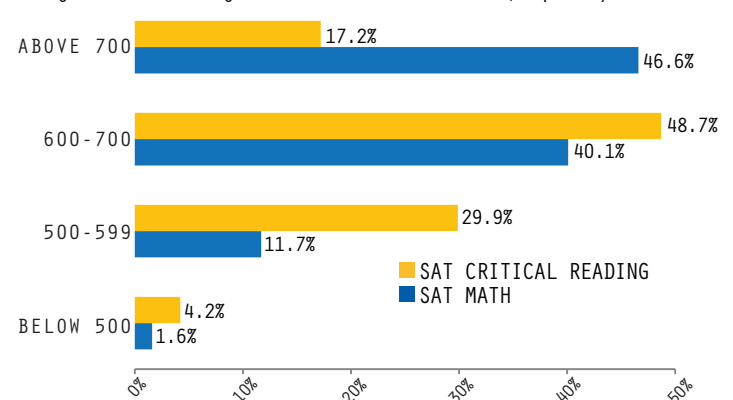

SAT REASONING TEST SCORES

The average SAT Reasoning Test composite score for the 2015 freshman cohort was 1318. The average SAT Critical Reading and Math scores were 628 and 690, respectively.