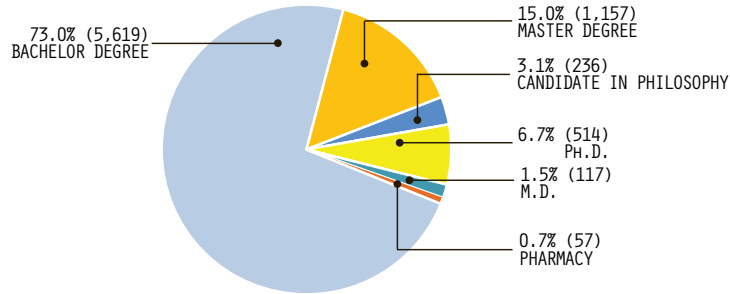

1,838

MEDICINE/PHARMACY GRADUATES UNDERGRADUATES

5,257

TOTAL

26,590

33,735

### TOTAL UCSD ENROLLMENT

UCSD enrolled 7,145 graduate and medical students, and 26,590 undergraduate students.

### DEGREES CONFERRED

In 2014/2015, UCSD awarded a total of 7,700 degrees; of these, 73.0% were awarded to undergraduates.