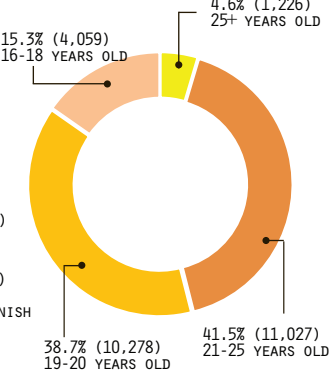

## UNDERGRADUATE ENROLLMENT

### GENDER

At 52.5%, men represent the majority of undergraduate students on the UC San Diego campus.

**MALES:**  
13,956  
52.5%

**FEMALES:**  
12,634  
47.5%

**TOTAL:**  
26,590

### ETHNICITY

The undergraduate student body at UCSD is ethnically diverse; approximately 70% of undergraduates are students of color.

### AGE

The average age of undergraduates is 21 years; the vast majority are under the age of 25.