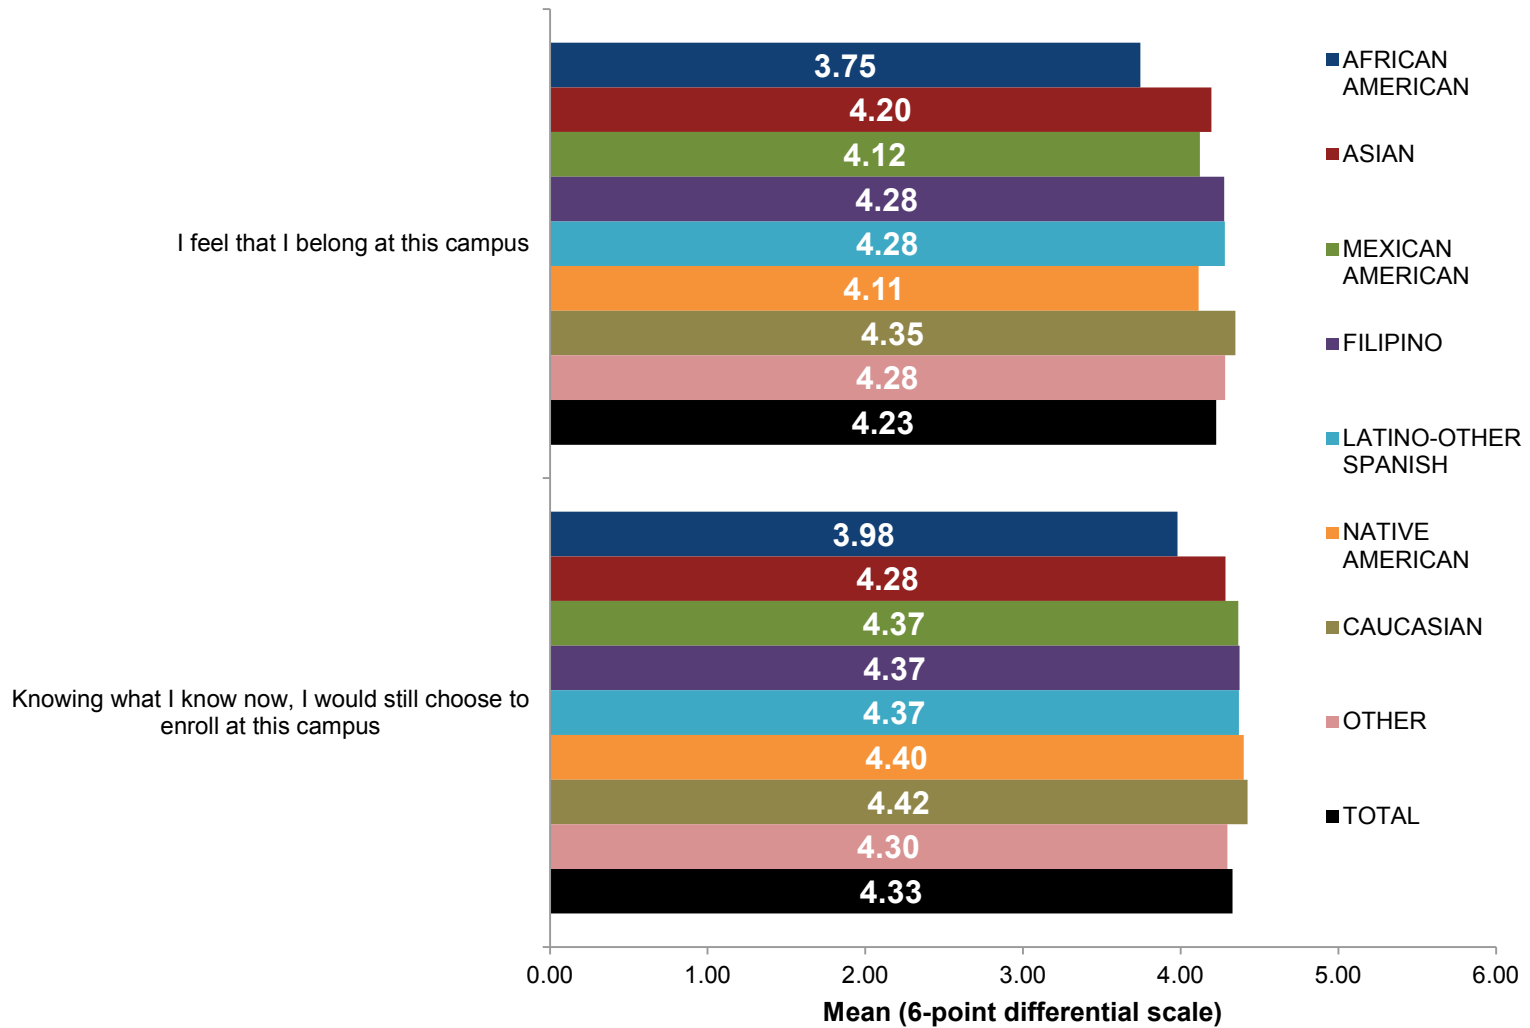

Campus Climate