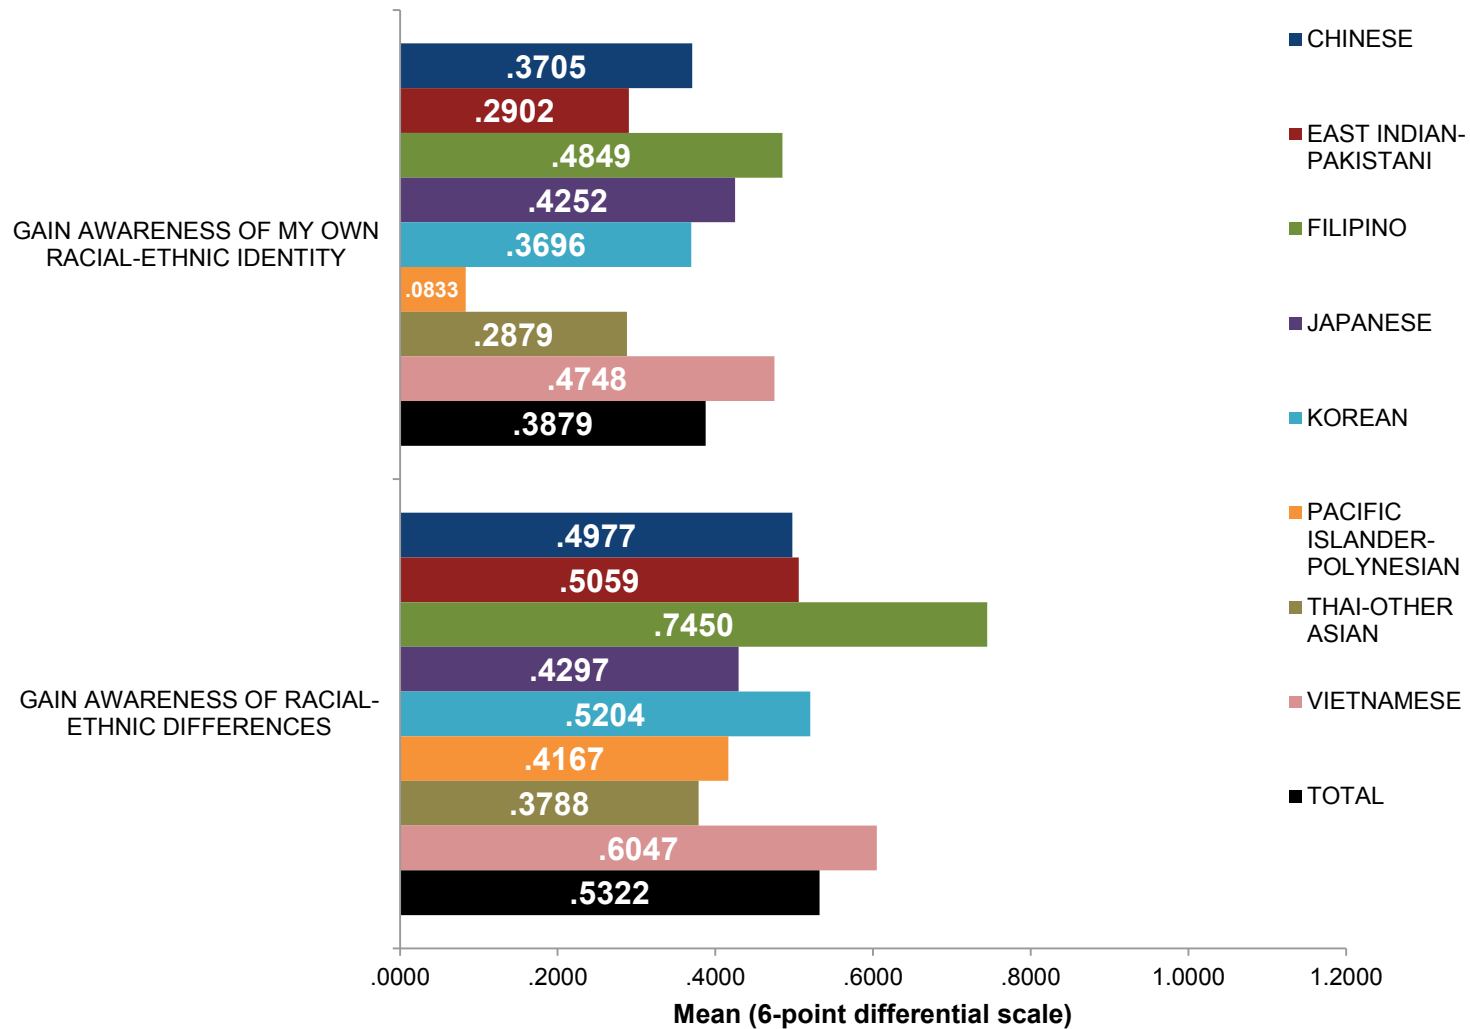

		Best of UC Module	UCUES Core
CHINESE	N	2,033	2,033
	%	100.0%	100.0%
EAST INDIAN-PAKISTANI	N	359	359
	%	100.0%	100.0%
FILIPINO	N	399	399
	%	100.0%	100.0%
JAPANESE	N	161	161
	%	100.0%	100.0%
KOREAN	N	554	554
	%	100.0%	100.0%
PACIFIC ISLANDER-POLYNESIAN	N	18	18
	%	100.0%	100.0%
THAI-OTHER ASIAN	N	180	180
	%	100.0%	100.0%
VIETNAMESE	N	625	625
	%	100.0%	100.0%
TOTAL	N	4,329	4,329
	%	100.0%	100.0%

Campus Climate

Campus Climate

Campus Climate

Campus Climate

Campus Climate

Campus Climate

Campus Climate

Campus Climate