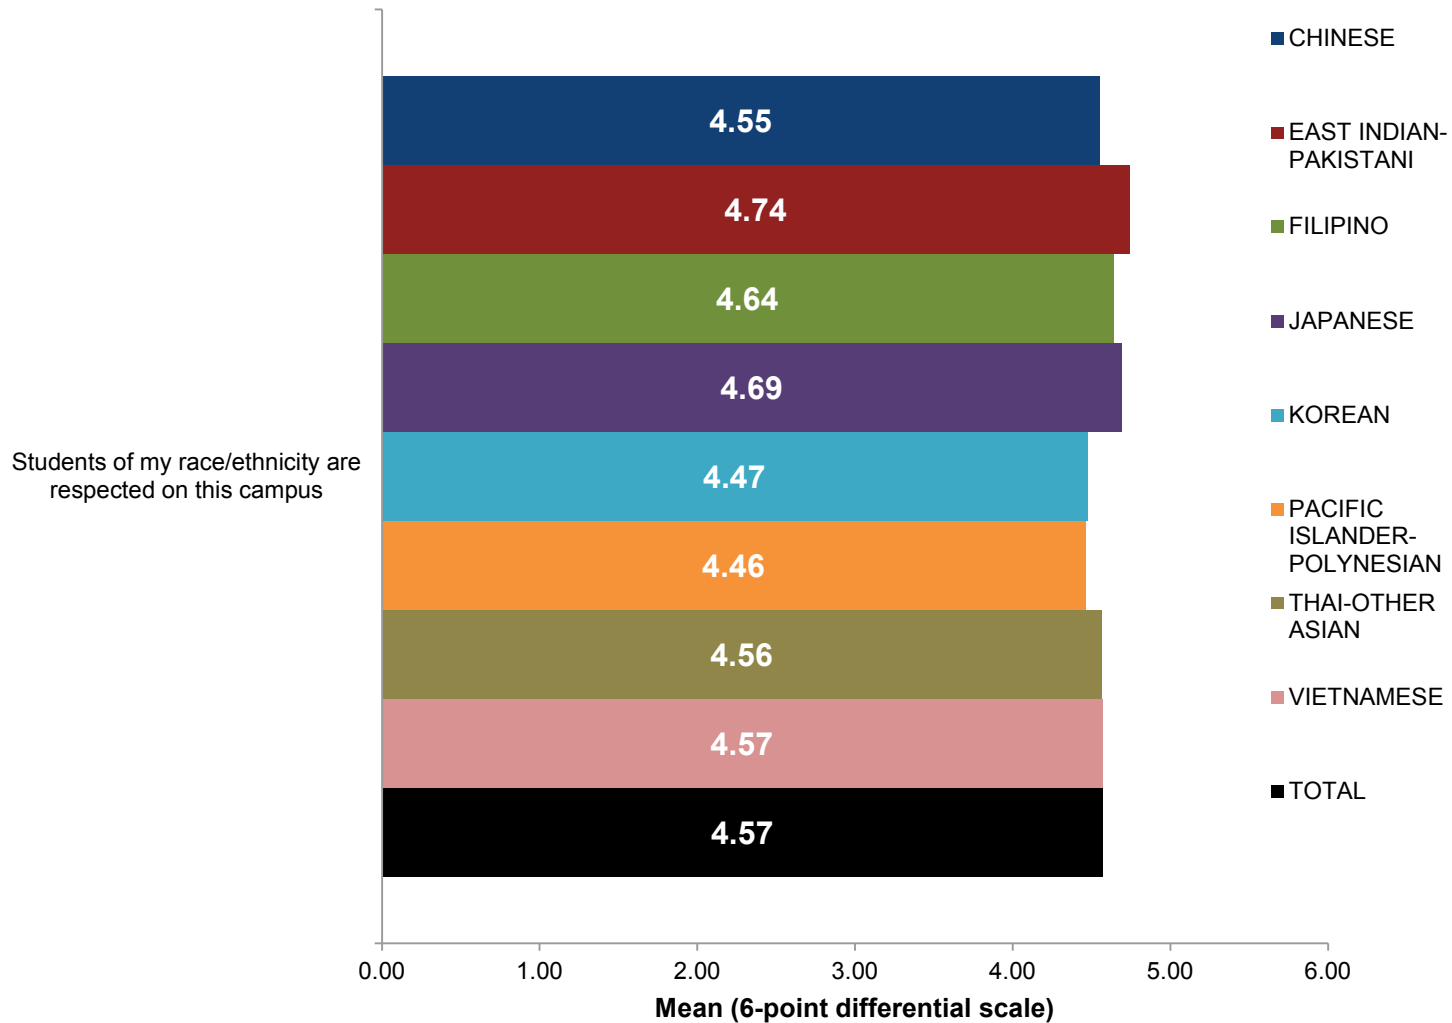

Campus Climate