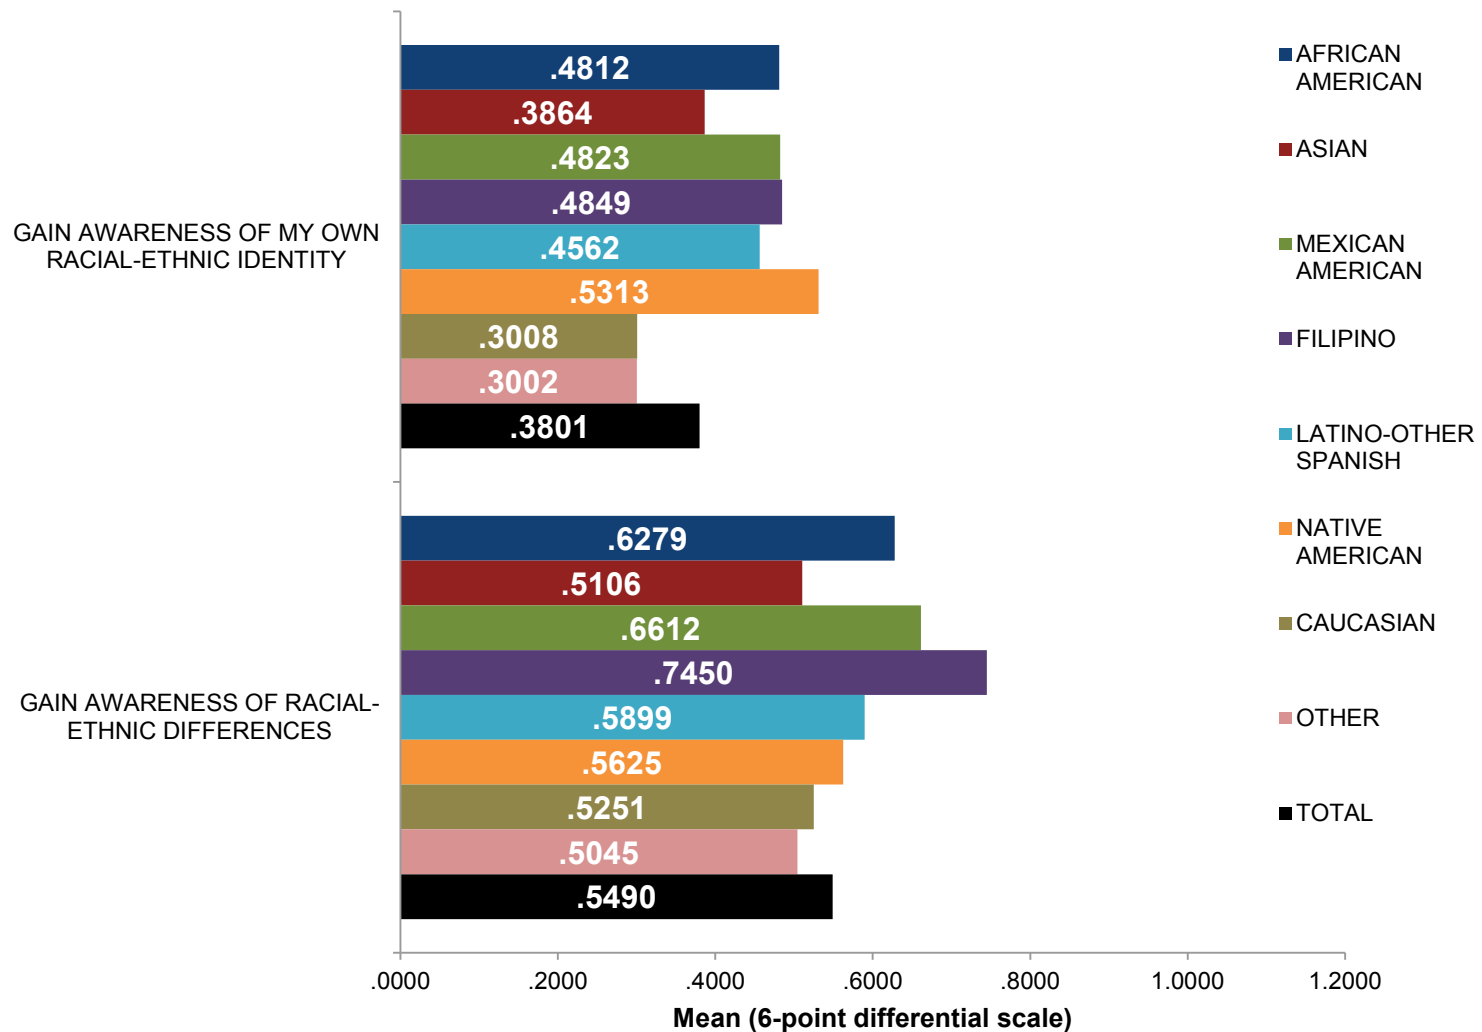

		Best of UC Module	UCUES Core
CHINESE	N	2,033	2,033
	%	100.0%	100.0%
EAST INDIAN-PAKISTANI	N	359	359
	%	100.0%	100.0%
FILIPINO	N	399	399
	%	100.0%	100.0%
JAPANESE	N	161	161
	%	100.0%	100.0%
KOREAN	N	554	554
	%	100.0%	100.0%
PACIFIC ISLANDER-POLYNESIAN	N	18	18
	%	100.0%	100.0%
THAI-OTHER ASIAN	N	180	180
	%	100.0%	100.0%
VIETNAMESE	N	625	625
	%	100.0%	100.0%
TOTAL	N	4,329	4,329
	%	100.0%	100.0%

Campus Climate

Campus Climate

Campus Climate

Campus Climate

Campus Climate

Campus Climate

Campus Climate

Campus Climate