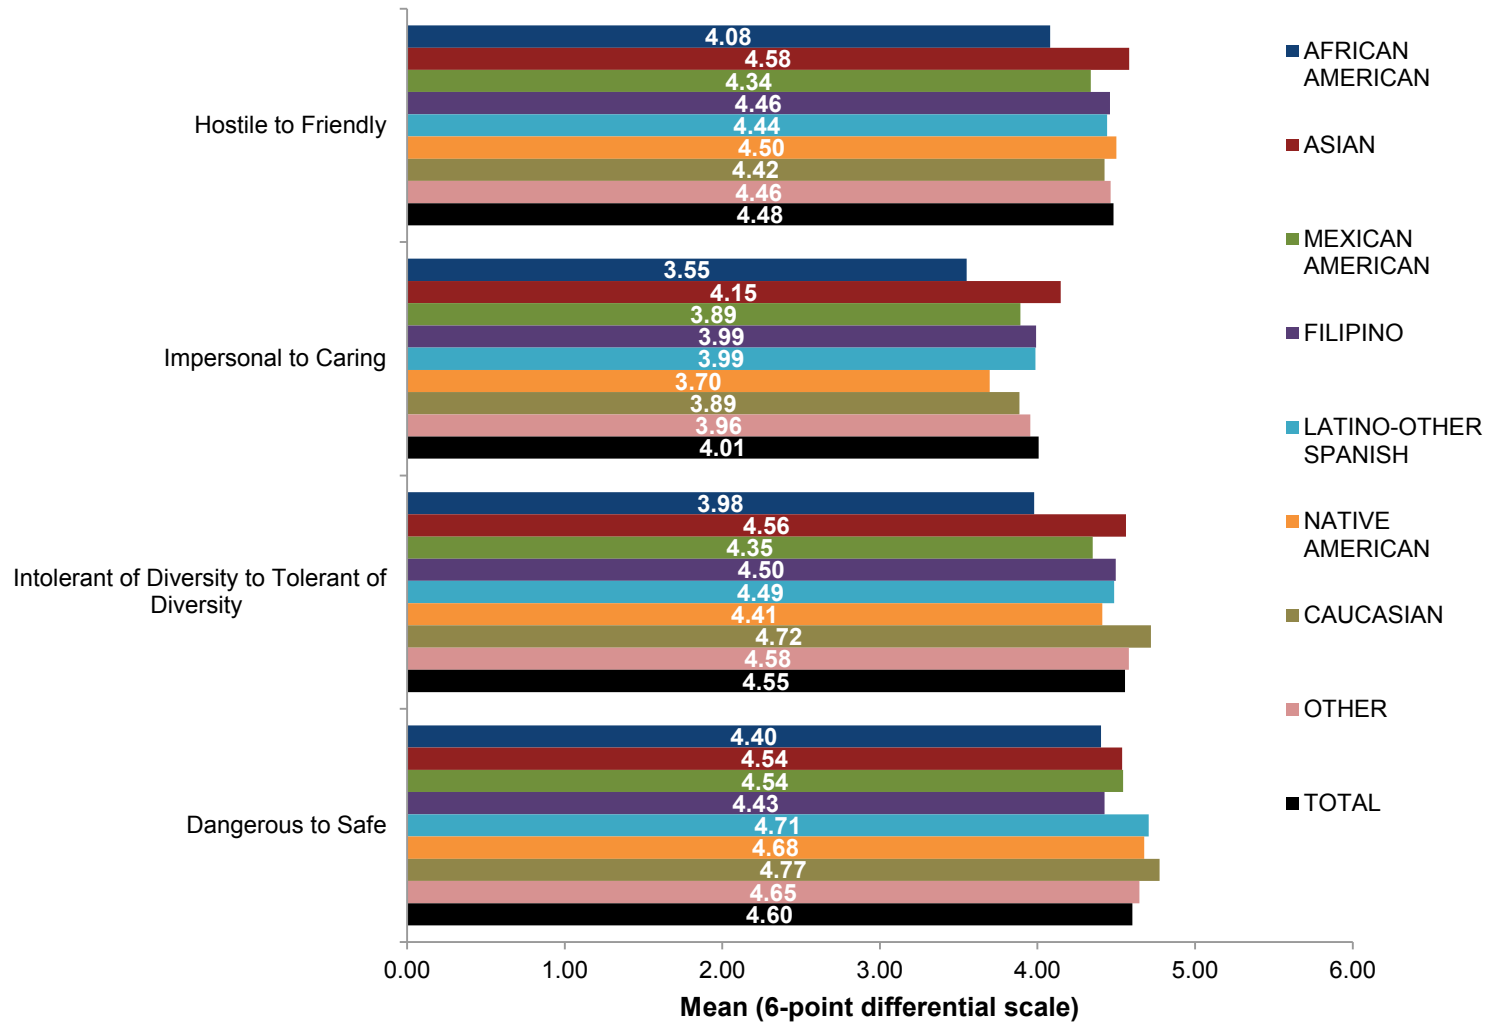

		Best of UC Module	UCUES Core
CHINESE	N	2,033	2,033
	%	100.0%	100.0%
EAST INDIAN-PAKISTANI	N	359	359
	%	100.0%	100.0%
FILIPINO	N	399	399
	%	100.0%	100.0%
JAPANESE	N	161	161
	%	100.0%	100.0%
KOREAN	N	554	554
	%	100.0%	100.0%
PACIFIC ISLANDER-POLYNESIAN	N	18	18
	%	100.0%	100.0%
THAI-OTHER ASIAN	N	180	180
	%	100.0%	100.0%
VIETNAMESE	N	625	625
	%	100.0%	100.0%
TOTAL	N	4,329	4,329
	%	100.0%	100.0%

Campus Climate

Campus Climate

Campus Climate

Campus Climate

Campus Climate

Campus Climate

Campus Climate

Campus Climate