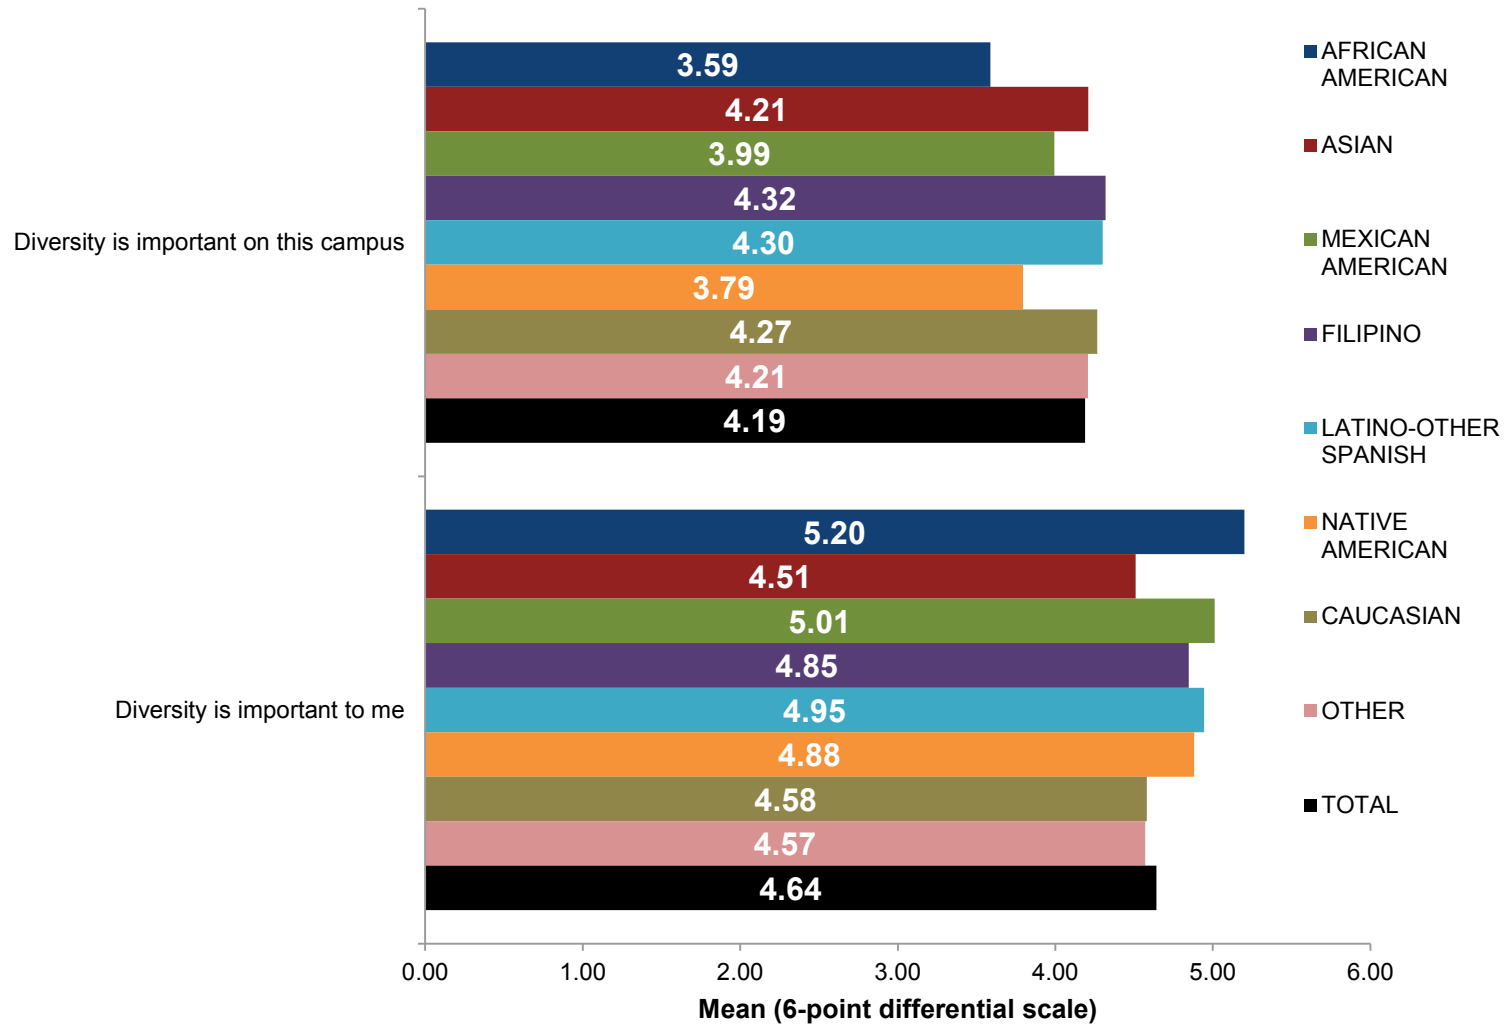

Campus Climate