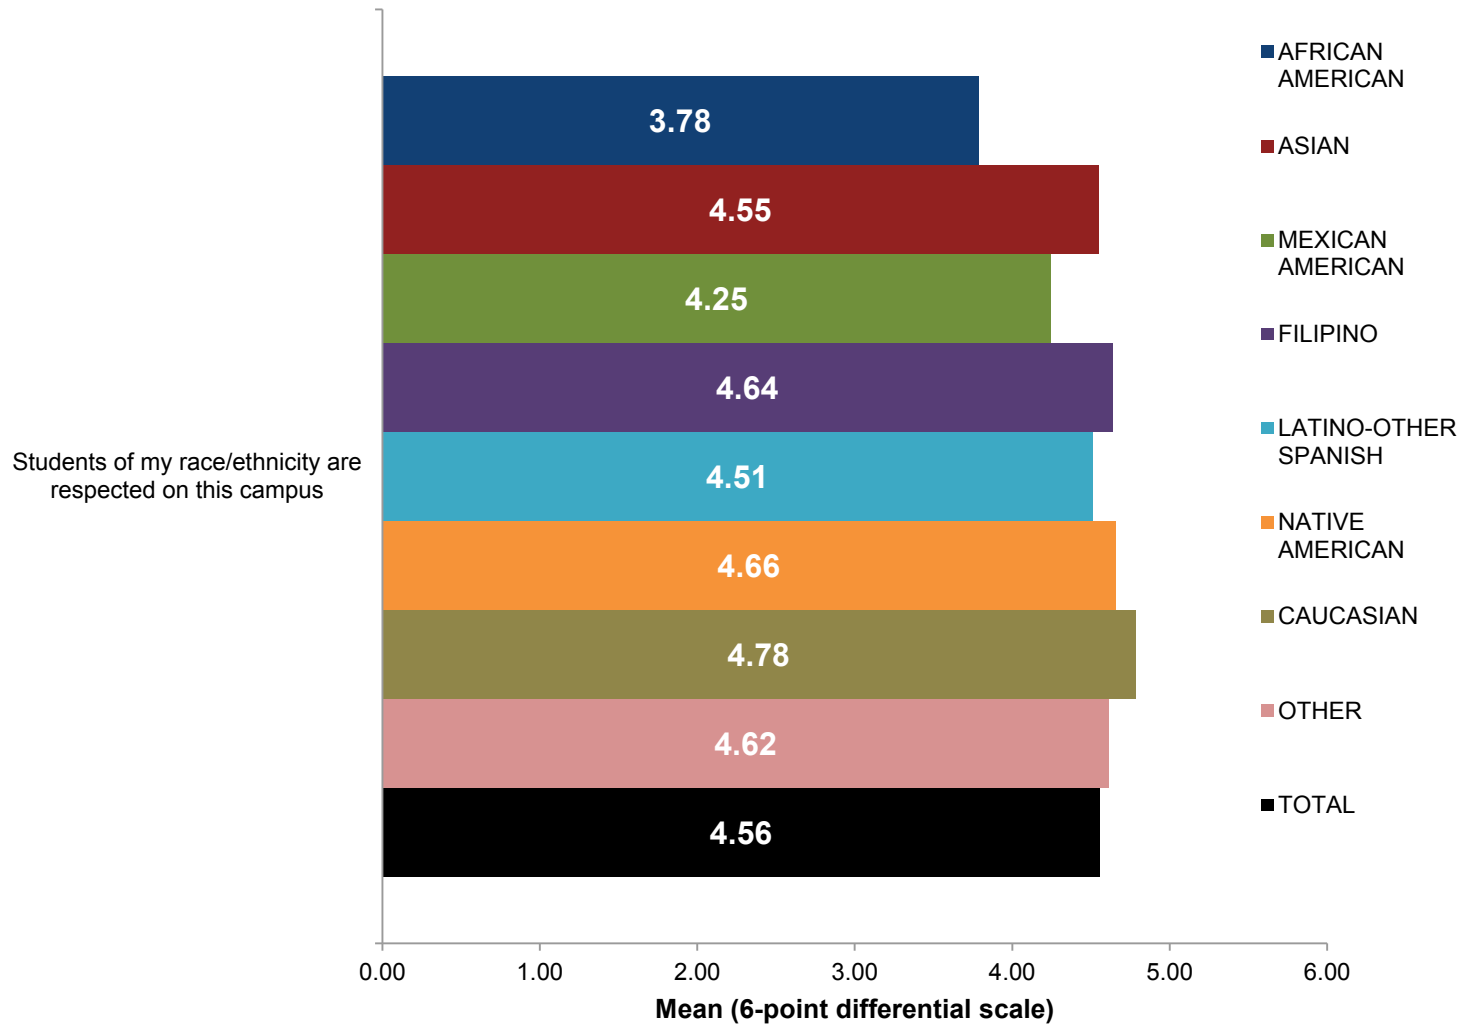

Campus Climate