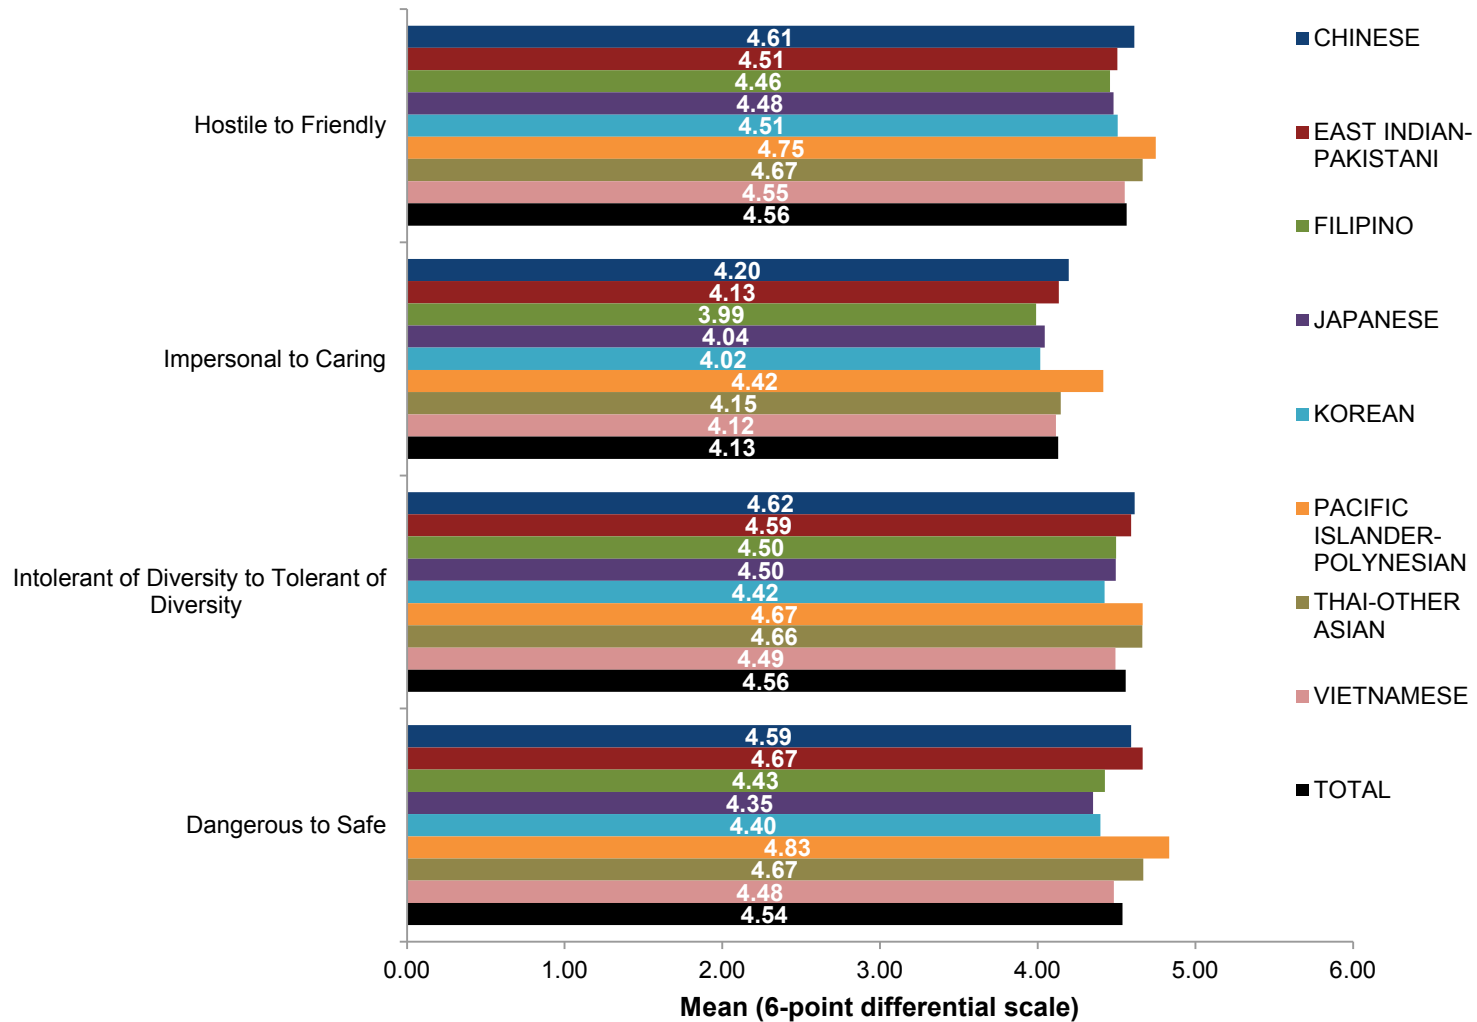

		Best of UC Module	UCUES Core
CHINESE	N	2,033	2,033
	%	100.0%	100.0%
EAST INDIAN-PAKISTANI	N	359	359
	%	100.0%	100.0%
FILIPINO	N	399	399
	%	100.0%	100.0%
JAPANESE	N	161	161
	%	100.0%	100.0%
KOREAN	N	554	554
	%	100.0%	100.0%
PACIFIC ISLANDER-POLYNESIAN	N	18	18
	%	100.0%	100.0%
THAI-OTHER ASIAN	N	180	180
	%	100.0%	100.0%
VIETNAMESE	N	625	625
	%	100.0%	100.0%
TOTAL	N	4,329	4,329
	%	100.0%	100.0%

Campus Climate

Campus Climate

Campus Climate

Campus Climate

Campus Climate

Campus Climate

Campus Climate

Campus Climate