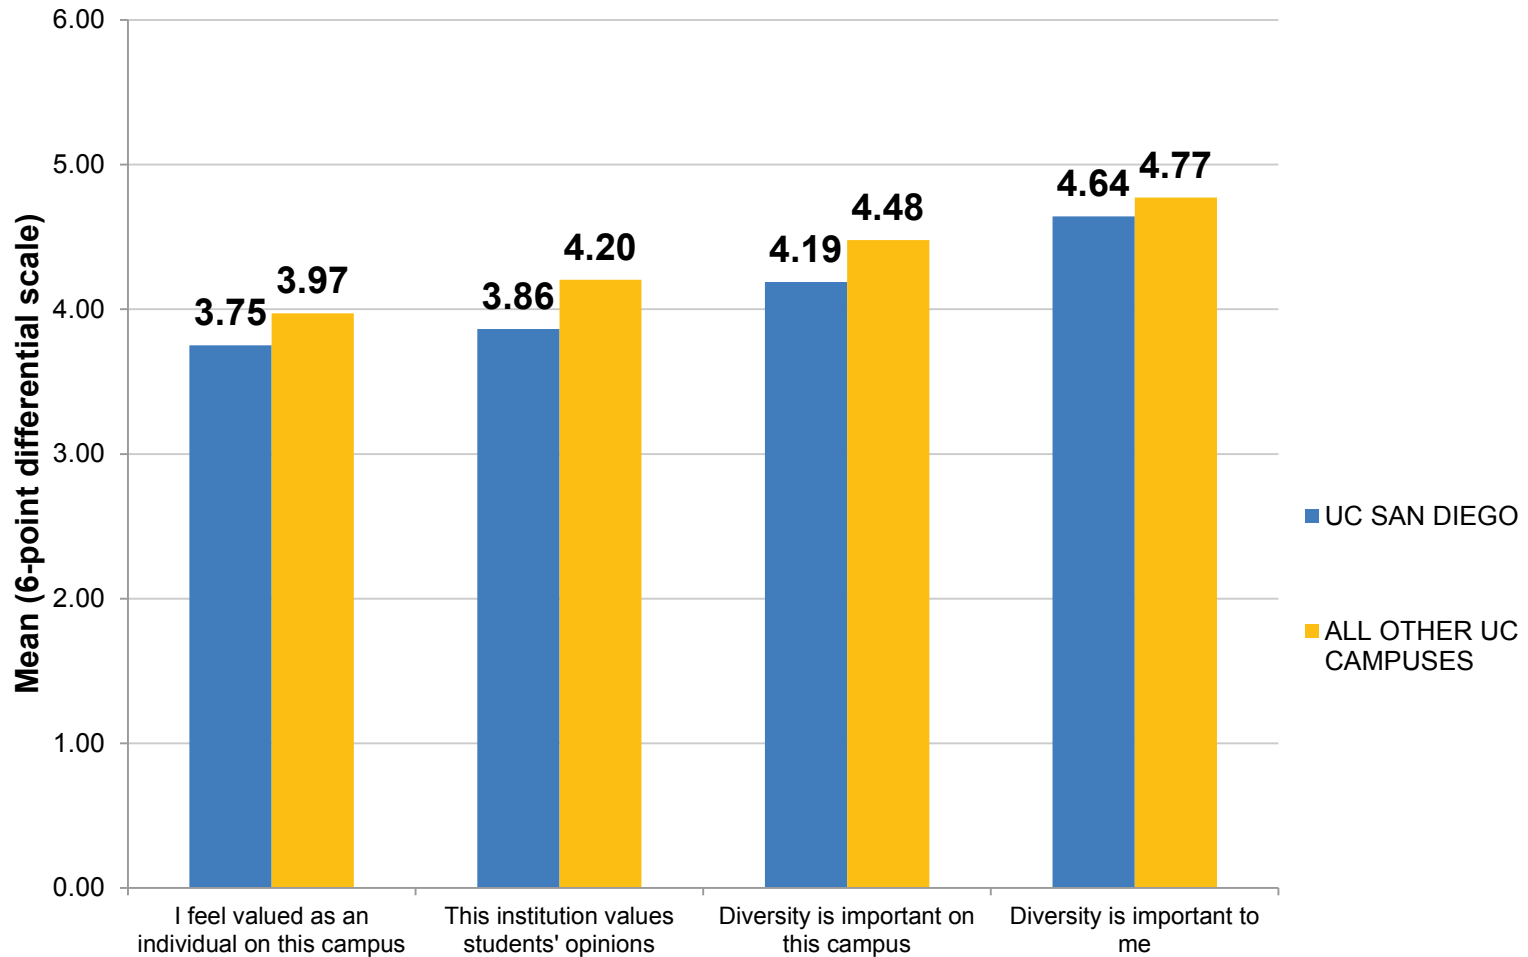

Campus Climate

Campus Climate

Campus Climate

Campus Climate

Campus Climate

ETHNICITY		Best of UC Module	UCUES Core
AFRICAN AMERICAN	N	181	181
	%	100.0%	100.0%
ASIAN	N	3,571	3,571
	%	100.0%	100.0%
MEXICAN AMERICAN	N	989	989
	%	100.0%	100.0%
FILIPINO	N	399	399
	%	100.0%	100.0%
LATINO-OTHER SPANISH	N	284	284
	%	100.0%	100.0%
NATIVE AMERICAN	N	41	41
	%	100.0%	100.0%
CAUCASIAN	N	1,839	1,839
	%	100.0%	100.0%
OTHER	N	766	766
	%	100.0%	100.0%
TOTAL	N	8,070	8,070
	%	100.0%	100.0%