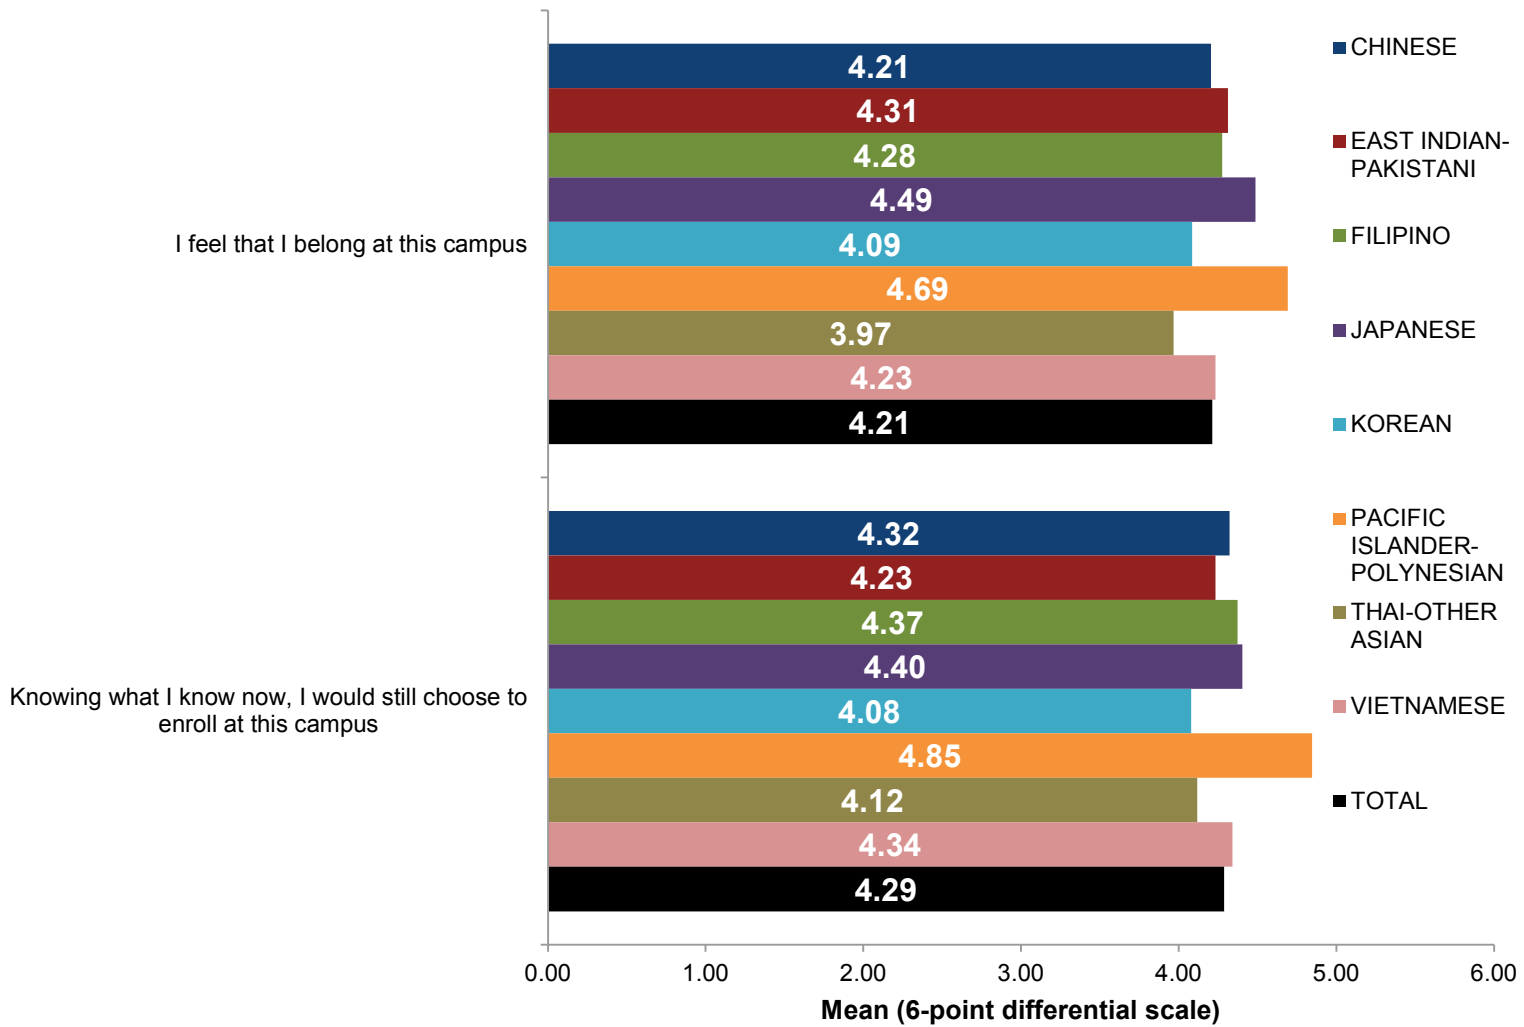

Campus Climate