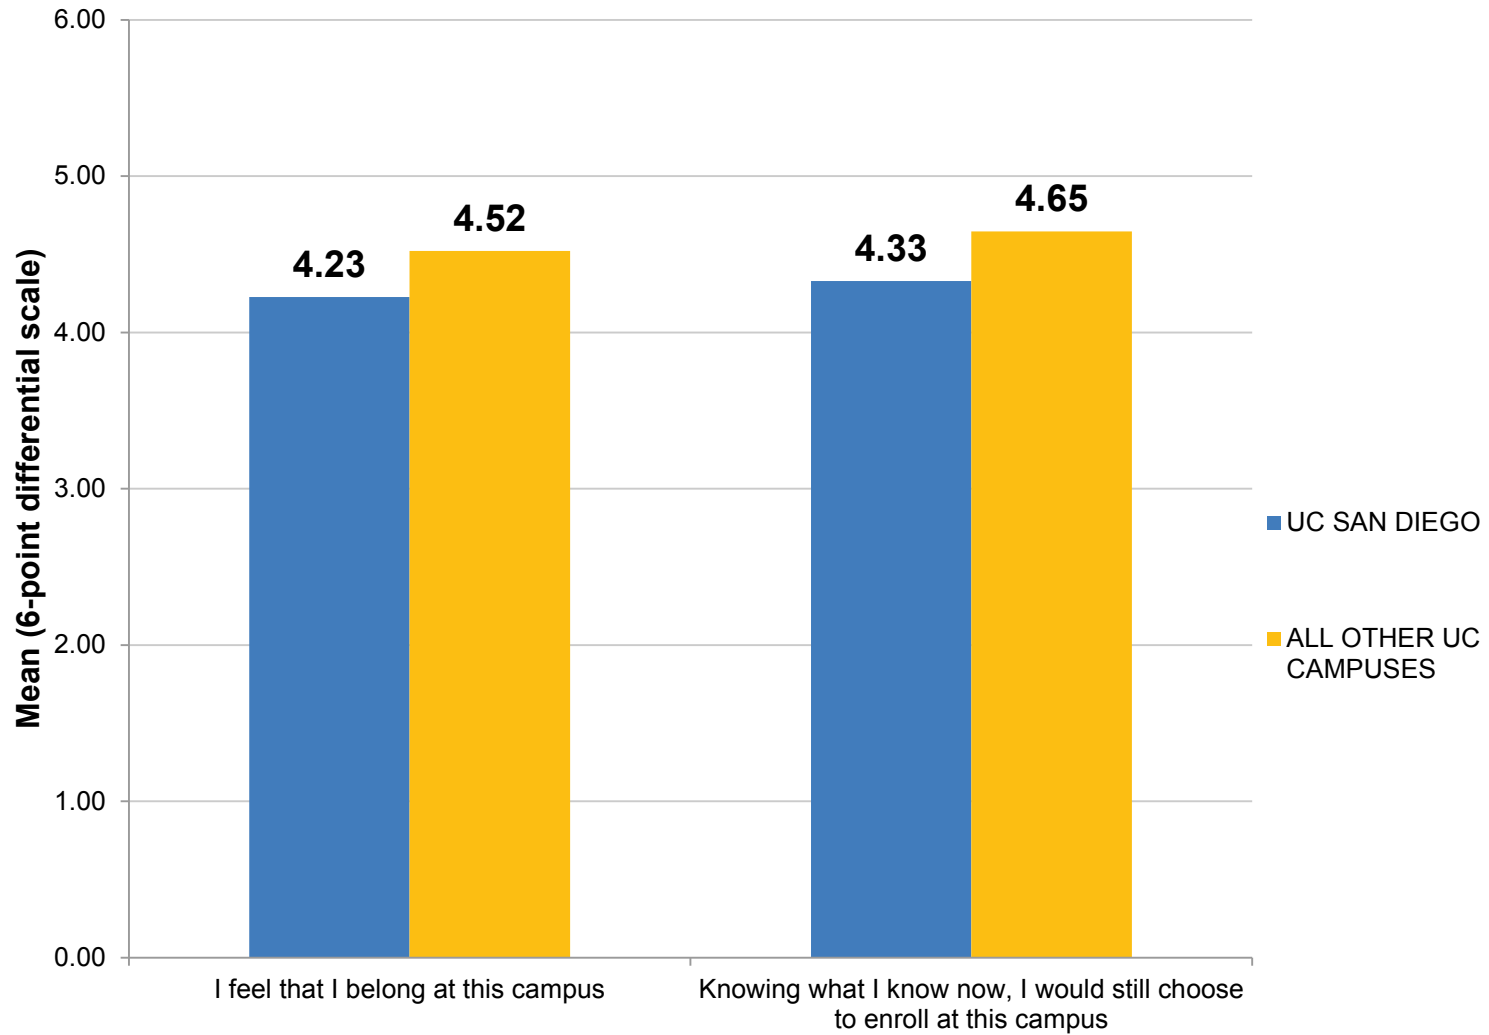

Campus Climate

Campus Climate

Campus Climate

Campus Climate

Campus Climate

ETHNICITY		Best of UC Module	UCUES Core
AFRICAN AMERICAN	N	181	181
	%	100.0%	100.0%
ASIAN	N	3,571	3,571
	%	100.0%	100.0%
MEXICAN AMERICAN	N	989	989
	%	100.0%	100.0%
FILIPINO	N	399	399
	%	100.0%	100.0%
LATINO-OTHER SPANISH	N	284	284
	%	100.0%	100.0%
NATIVE AMERICAN	N	41	41
	%	100.0%	100.0%
CAUCASIAN	N	1,839	1,839
	%	100.0%	100.0%
OTHER	N	766	766
	%	100.0%	100.0%
TOTAL	N	8,070	8,070
	%	100.0%	100.0%